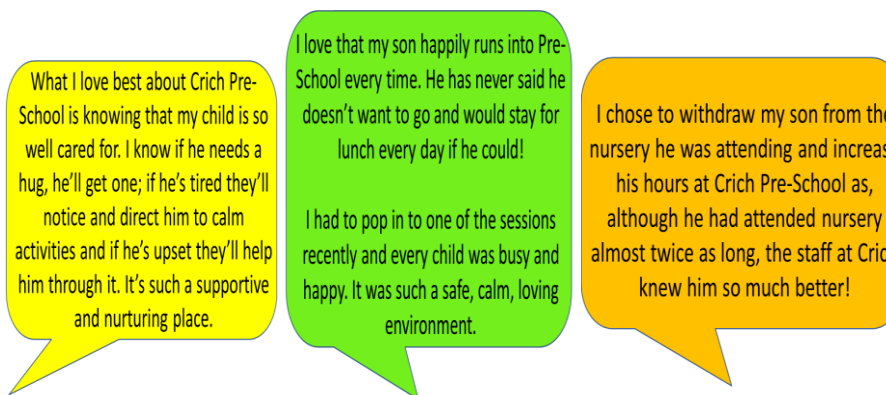

What parents say about Crich Pre-School

We are open Monday to Friday during term time

9:15-12:15	Morning Sessions £12.50
12:15-12:45	Lunch Cover £3
12:45-3:45	Afternoon Sessions £12.50

Crich Childcare Provision

Wrap around care is provided by Crich Junior School for children in their final year at pre-school. Pre-school children are safely taken to and from pre-school each day by their childcare staff. This provision is very flexible and is available Monday – Friday.

Breakfast Club	7:30 – 9:15
After School Club	3:45 – 6:00

Crich Pre-School

Glebe Field Centre, Crich, Matlock, Derbyshire DE4 5EU

Tel: 01773 857894 Email: crichpreschool01@icloud.com

www.crichpreschool.com

Find us on Facebook - Crich Pre-School